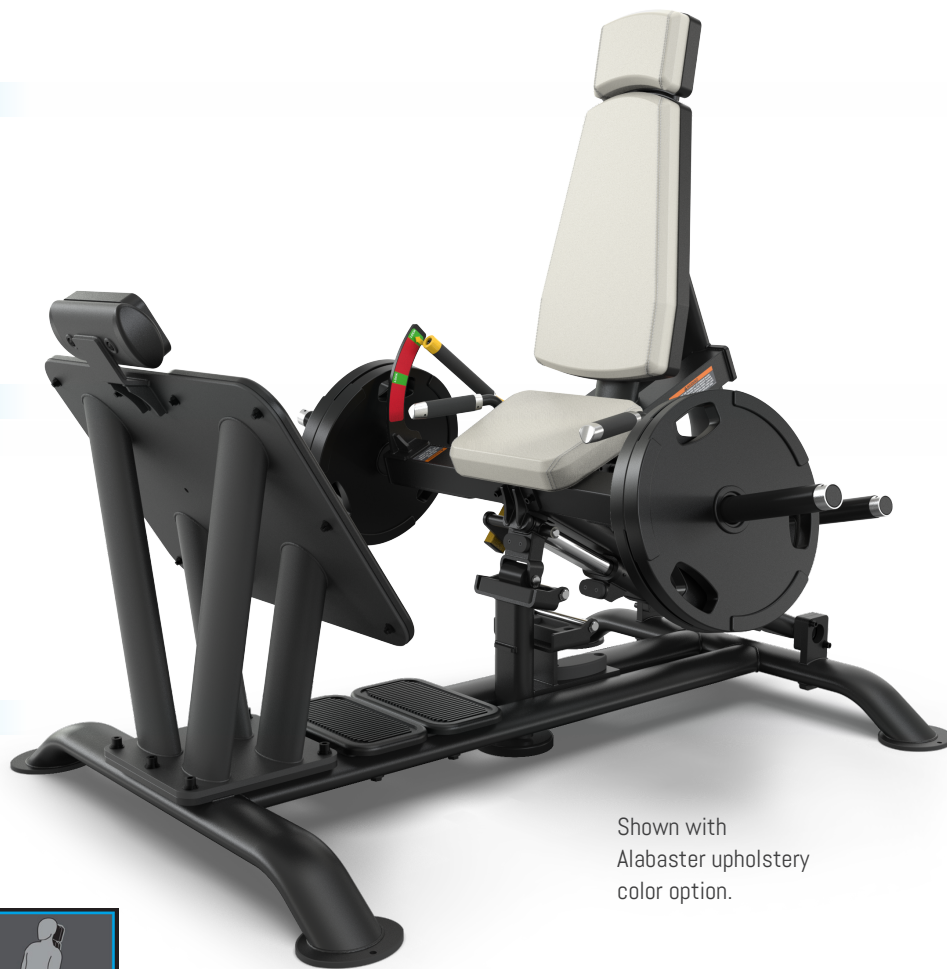

PALLADIUM SERIES PLATE LOADED

Accessible to all levels of users in your facility, the Palladium Series Plate Loaded line combines modern styling and heavy-duty commercial construction with easy entry/exit designs and precision biomechanics. The Palladium Series Plate Loaded line provides the innovation, durability and aesthetic you've come to expect from TRUE.

SQUAT PRESS PLS-0800

FEATURES

- Unique single pivot design allows for maximum hip extension with no spinal compression
- Low profile and easy entry/exit design features oversized foot platform with non-skid surface for exercise variation
- Dual-position stops accommodate wide range of users

SPECIFICATIONS

COLOR OPTIONS

Powder coat finish available in matte black with custom color options. Eighteen standard vinyl seat color options with custom colors also available. Contact your sales representative for more information.

USER AMENITIES

- [Instruction Placard](#) illustrates proper START, SQUAT and END positions

Shown with Alabaster upholstery color option.

TECHNICAL SPECIFICATIONS

MODEL	0800
WIDTH	64.5" / 163.8cm
DEPTH	70" / 177.8cm
HEIGHT	59" / 149.8cm