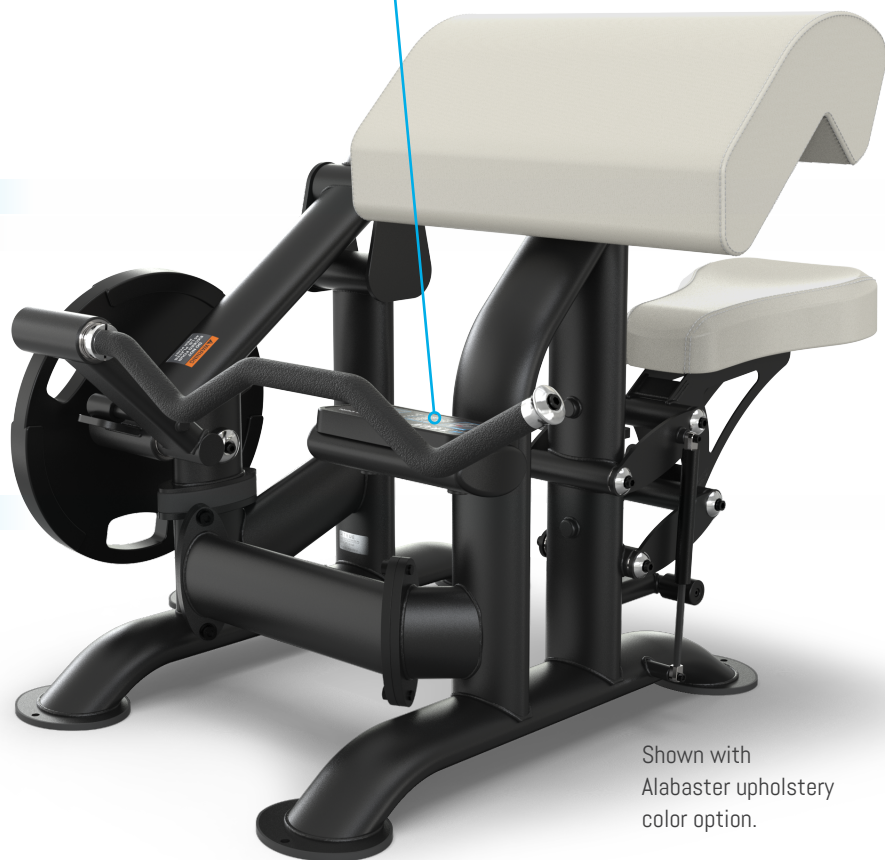

# PALLADIUM SERIES PLATE LOADED

Accessible to all levels of users in your facility, the Palladium Series Plate Loaded line combines modern styling and heavy-duty commercial construction with easy entry/exit designs and precision biomechanics. The Palladium Series Plate Loaded line provides the innovation, durability and aesthetic you've come to expect from TRUE.

### FEATURES

- Unique off-axis pivot design allows users to place elbows freely on pad without need to align with fixed pivot
- Curl bar provides variety of grip positions including wide, narrow, and reverse
- 6-position seat uses gas cylinder assist for stable, friction-free adjustments

### USER AMENITIES

- Height Adjustment Guide
- [Instruction Placard](#) illustrates proper START and END positions

| ADJUSTMENT GUIDE |         |      |
|------------------|---------|------|
| HEIGHT           | METRIC  | SEAT |
| 5'               | 152cm   | 1    |
| 5' 4"            | 163cm   | 2    |
| 5' 7"            | 170cm   | 3    |
| 5' 10"           | 178cm   | 4    |
| 6' +             | 183cm + | 5-6  |

[Height Adjustment Guide](#) instructs users on proper seat placement based on height

Shown with Alabaster upholstery color option.

TECHNICAL  
SPECIFICATIONS

MODEL 0600

WIDTH 49" / 124.5cm

DEPTH 42.5" / 108cm