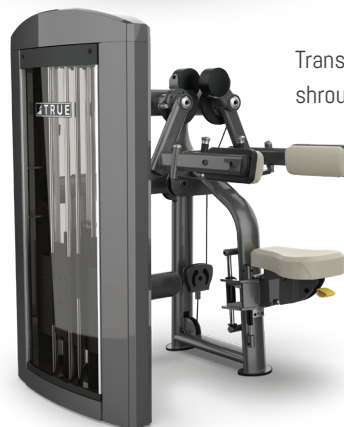

DELTOID RAISE SPL-0800

FEATURES

- 8 position seat adjustable while seated or standing uses premium grade linear bearings and gas cylinder assist for stable, low friction adjustments
- Independent arm movement allows for unilateral and bilateral training
- Counterbalanced press arms provide user friendly low starting resistance
- Ergonomically designed handles positioned to encourage proper user support and alignment during exercise

SPECIFICATIONS

DIMENSIONS L X W X H

40" x 49" x 58" / 102 x 124 x 147cm

PRODUCT WEIGHT

Weight Stack Options	200 lbs / 91 kg
	260 lbs / 118 kg
	320 lbs / 145 kg

COLOR

Powder coat finish available in charcoal with custom color options. Upholstery available in a wide range of colors. Contact your sales representative for more information.

USER AMENITIES

- Height Adjustment Guide
- Easy access phone cradle and accessory storage tray with cup holder
- Integrated adder weight system reduces increments to 5 lbs/2.2 kg
- Rep Counter/Timer (*Optional*)

- Visual feedback on number of reps & duration of exercise and rest
- Visible from the seated exercise position
- Replaces phone cradle

Height Adjustment Guide

instructs users on proper seat placement based on height

Shown with Metal shrouds and Alabaster upholstery color option.

Transparent acrylic shrouds available

truefitness.com | 800.426.6570 | 636.272.7100

©2020 TRUE Fitness Technology, Inc