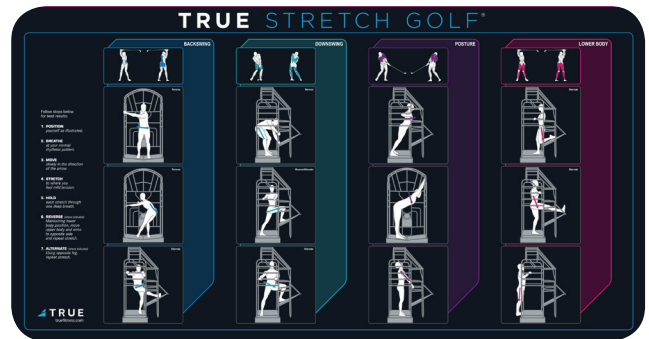

Space Efficient, Solid Steel Construction

The footprint of the TRUE Stretch® is 57"D x 48"W (145 cm x 122cm) which protects your valuable floor space and adds considerable value to any exercise routine. Like all TRUE® equipment, it's built to endure the rigors of daily heavy usage. Constructed from tubular steel for strength, the TRUE Stretch® is protected by a charcoal powder coat finish and covered by a one (1) year parts warranty.

PLACARDS - Easy-To-Follow Stretching Regimen

Choose between a **STANDARD** or **GOLF** placard that is displayed on the frame. This full color illustrated display is organized by muscle groups and features 30 different stretching exercises. All are designed to mimic real-life, real world stretches. TRUE Stretch® effectively stretches the body in all three planes of motion (front to back, side to side, and rotational) while keeping the user in natural upright positions with four points of contact (both hands and both feet) for proper body alignment, stability and safety. Available in Standard or GOLF Stretch.

STANDARD

GOLF

GOLF PLACARD is the preferred choice among golf professionals and features a solid, scientific design that helps golfers increase flexibility and minimize injury through simple and safe stretching exercises. TRUEStretch® is featured in 40% of the Top 100 golf courses in the United States.