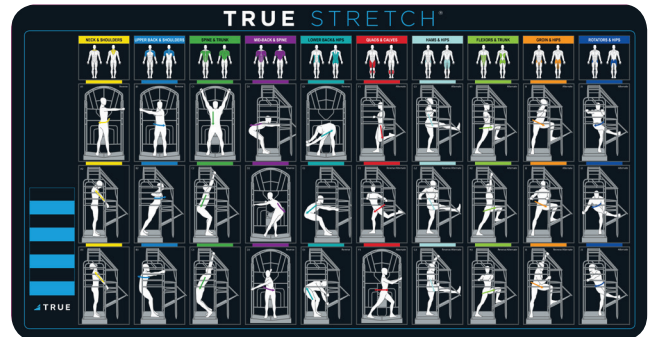

Polyethylene Platform with Non-Skid Rubber Padding

PRODUCT WEIGHT

180 lbs / 82 kg

COLOR

Charcoal/Black

PLACARDS

Available with a **STANDARD** or **GOLF** Stretch Placard (*see reverse side for more details*)

Space Efficient, Solid Steel Construction

The footprint of the TRUE Stretch® is 57"D x 48"W (145 cm x 122cm) which protects your valuable floor space and adds considerable value to any exercise routine. Like all TRUE® equipment, it's built to endure the rigors of daily heavy usage. Constructed from tubular steel for strength, the TRUE Stretch® is protected by a charcoal powder coat finish and covered by a one (1) year parts warranty.

PLACARDS - Easy-To-Follow Stretching Regimen

Choose between a **STANDARD** or **GOLF** placard that is displayed on the frame. This full color illustrated display is organized by muscle groups and features 30 different stretching exercises. All are designed to mimic real-life, real world stretches. TRUE Stretch® effectively stretches the body in all three planes of motion (front to back, side to side, and rotational) while keeping the user in natural upright positions with four points of contact (both hands and both feet) for proper body alignment, stability and safety. Available in Standard or GOLF Stretch.

STANDARD

GOLF

GOLF PLACARD is the preferred choice among golf professionals and features a solid, scientific design that helps golfers increase flexibility and minimize injury through simple and safe stretching exercises. TRUEStretch® is featured in 40% of the Top 100 golf courses in the United States.